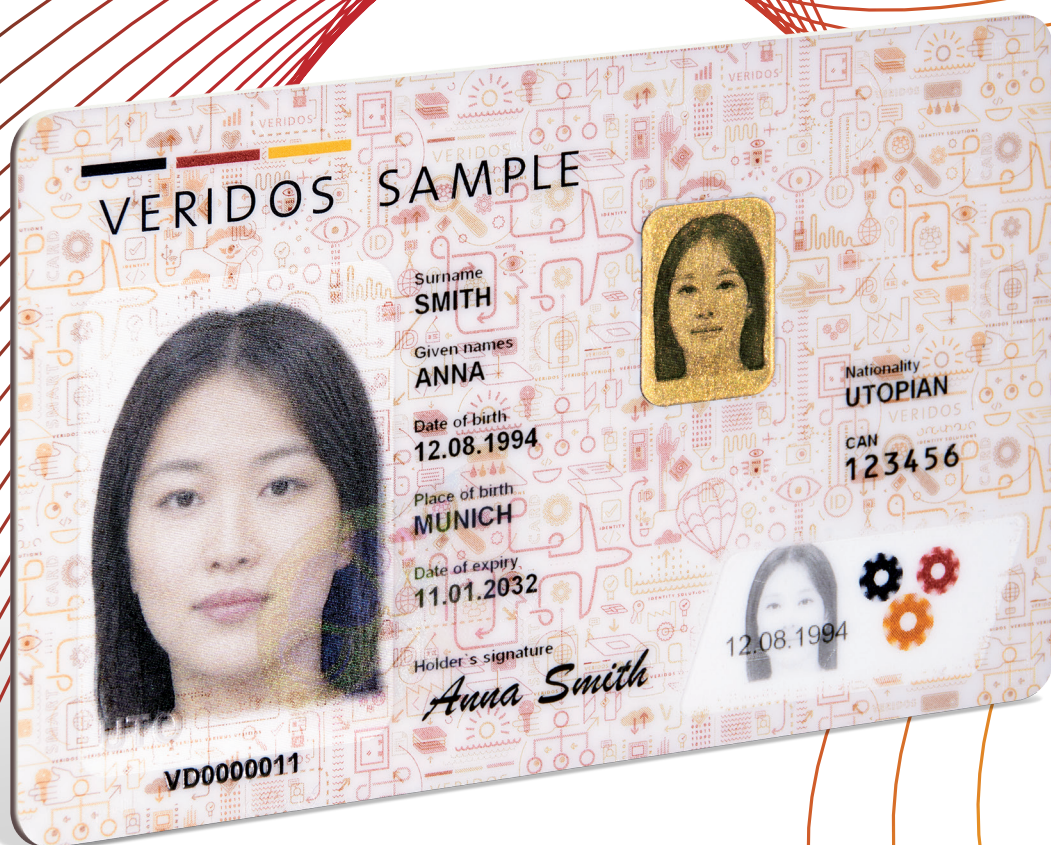

# VERIDOS

IDENTITY SOLUTIONS

by Giesecke+Devrient  
and Bundesdruckerei

## Amber ID

Color change, robust, strong

# Amber ID

Amber ID is a security feature located in a transparent window which demonstrates a shifting OVI effect from gold to green when viewed from different angles.

The Amber ID pigment is integrated into the card body so that it is not possible to replace or manipulate the window.

Amber ID allows the sharp, high quality personalization of a ghost image. When viewed against a light source, the window becomes virtually transparent.

The high strength and durability of the materials used, provides excellent flexibility to combine Amber ID with other features e.g. embossed structures, lenses etc.