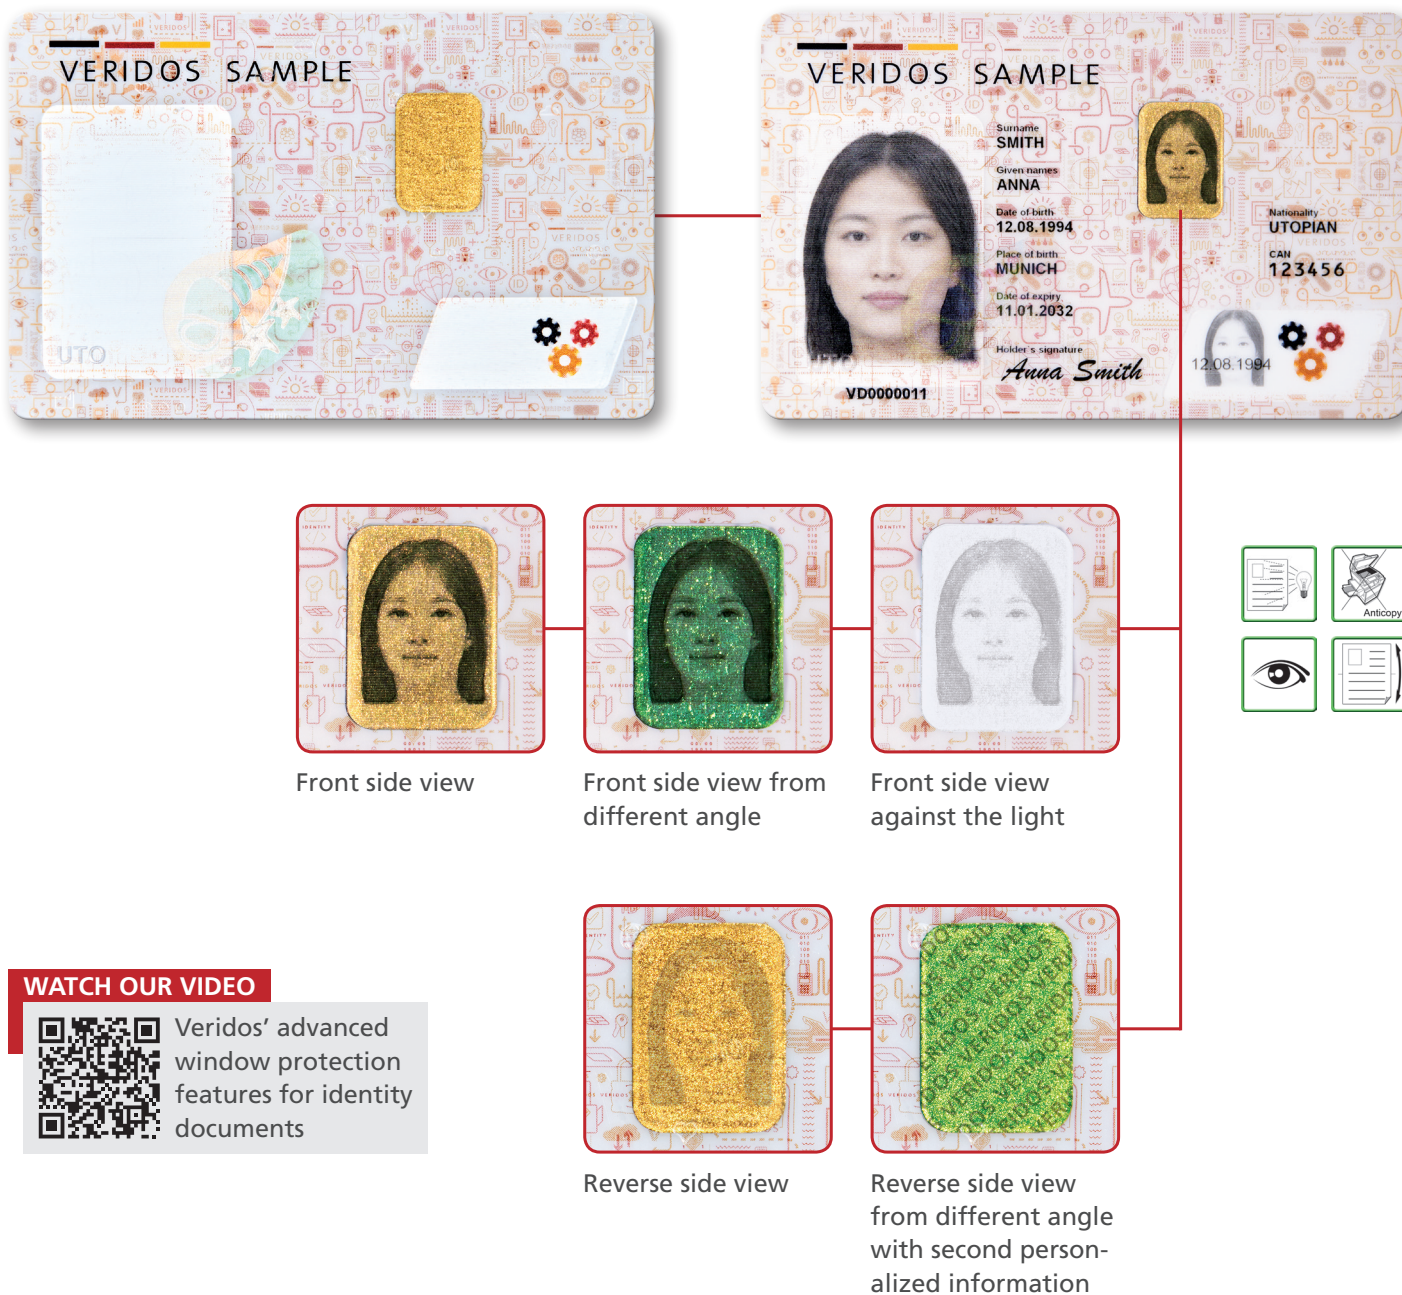

## Amber ID

Color change, robust, strong

# Amber ID

Amber ID is a security feature located in a transparent window which demonstrates a shifting OVI effect from gold to green when viewed from different angles.

The Amber ID pigment is integrated into the card body so that it is not possible to replace or manipulate the window.

Amber ID allows the sharp, high quality personalization of a ghost image. When viewed against a light source, the window becomes virtually transparent.

The high strength and durability of the materials used, provides excellent flexibility to combine Amber ID with other features e.g. embossed structures, lenses etc.