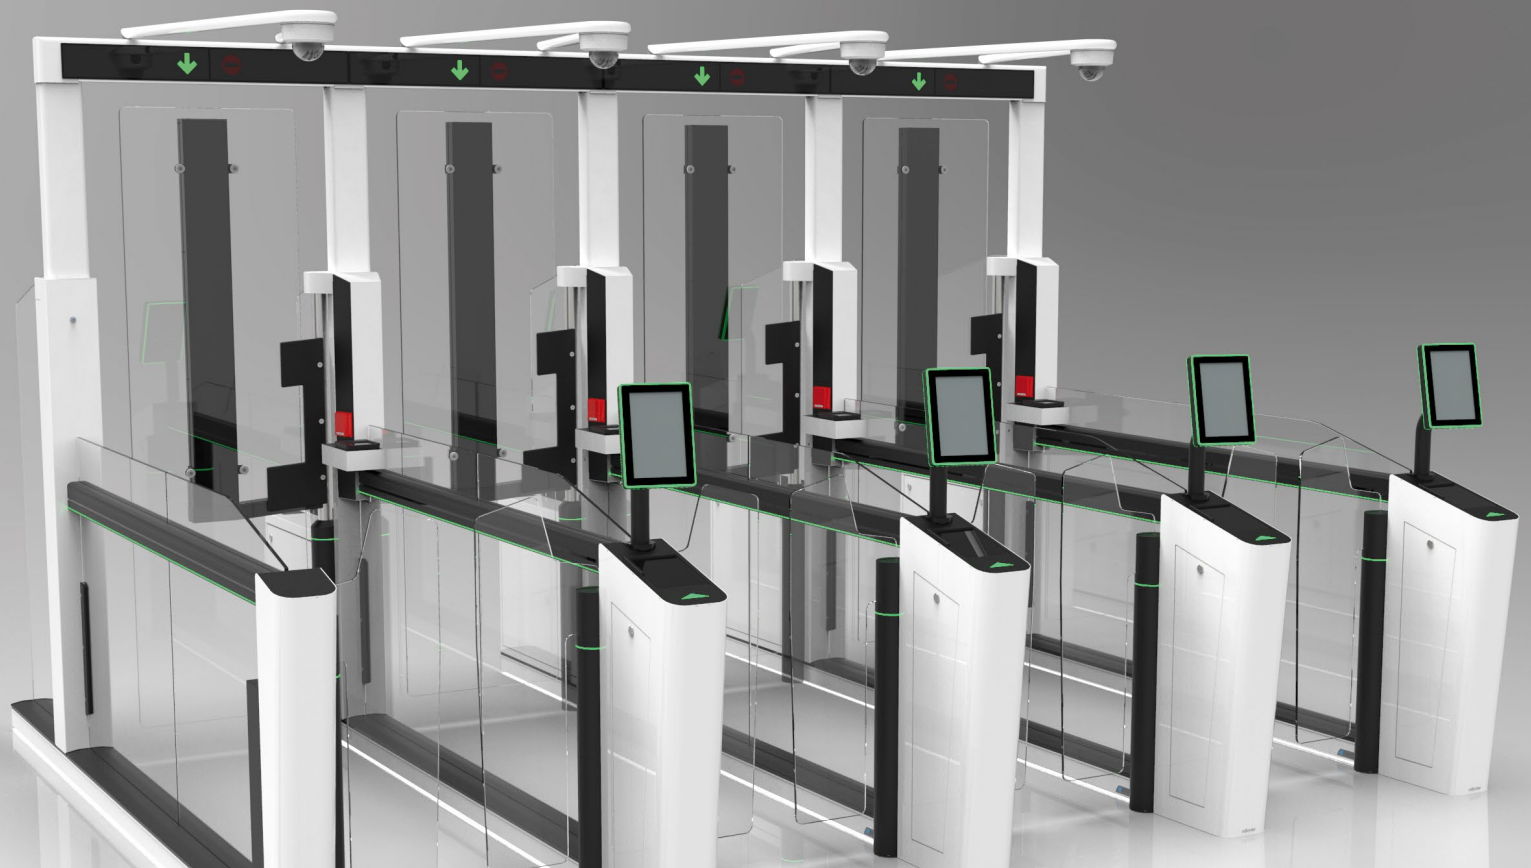

The secure, speedy, reliable self-service automation border control solution

VeriCHECK eGate enables the efficient management of immigration processes at a country's entry and exit points to deal with high volumes of travelers or ease peak passenger flows at airports, land and sea borders.

Based on a new two-step eGate concept, the Veridos solution employs both travel document and biometric (face and fingers) verification. The eGate monitoring application for border control officers provides a consolidated view of events, status and live video surveillance of the eGate lanes.

VeriCHECK eGate's exclusive and stylish design has been customized according to customer requirements. Its optimized user interface guarantees ease of use, high passenger throughput and high user acceptance rates.

Already successfully deployed at Luxembourg and Bangladesh international Airports, our VeriCHECK eGates lead the border automation market.

| KEY ADVANTAGES

The VeriCHECK eGate is a cornerstone of Veridos's comprehensive suite of Border Control Solutions. Its features include:

- Integrated full document (ePassports and eIDs) verification and a biometric matching process
- An efficient two-step approach
- Best components for biometric matching and passport verification, tailored according to customer needs
- Intuitive to use, even for untrained passengers
- Enhanced security features e.g., tailgating detection